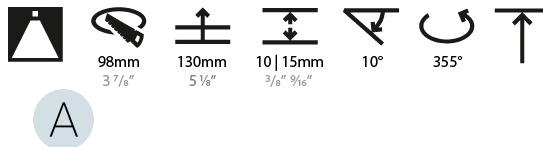

GENERAL

Series: Bioniq
Subseries: Bioniq Round Semi Adjustable
Brand: Prolight
Division: Architectural
Mounting Type: Recessed
Mounting Location: Ceiling
Subcategory: Downlight

PHYSICAL

Shape: Round
Diameter (mm): 107
Diameter (in): 4 3/16
Height (mm): 112
Height (in): 4 7/16
Ceiling Thickness (mm): 10 / 12.5 / 15
Ceiling Thickness (in): 3/8 or 1/2 or 9/16
Min. Recessing Depth (mm): 130
Min. Recessing Depth (in): 5 1/8
Light Distribution: Adjustable / Downlight
Weight (kg): 0.435
Weight (lbs): 0.96
Fixture Finish: SSR / BKV / CWI / CRY / HAB / UFT / ITA / RUA / FTG / MYG / LOD / PUS / FRO / FUP / KIA / POP / BLS / SPG / MEY / GOH / GUM / CHC / COM / ABZ / JAG / OBR / MOS / ROR
Fixture Material: Aluminum Die Cast
Cut-out Measurements: 98mm / 3 7/8"

ELECTRICAL

Lamp Type: LED (Zhaga Standard)
Total Output Wattage (W): 15
Dimming: Dali Dimming
Driver Included: No
Driver Location: Recessed Housing
Driver Type: Constant Current - 120Vac
Housing: See components
Input Voltage (V): 120
Constant Current (MA): 350

LED

Number of LEDs: 1
Color Temperature (°K): Warm Dim
Max. Delivered Lumen (lm): 760
Nominal Lumen (lm): 1140
CRI: >90 CRI
Lamp Life (hrs): 50000

OPTICAL

Reflector: 20 / 40 / 60
Adjustability: Rotational 355°, Tilt 10°

RATINGS AND CERTIFICATIONS

Certified By: Certified for North American Standards
IP rating: IP20