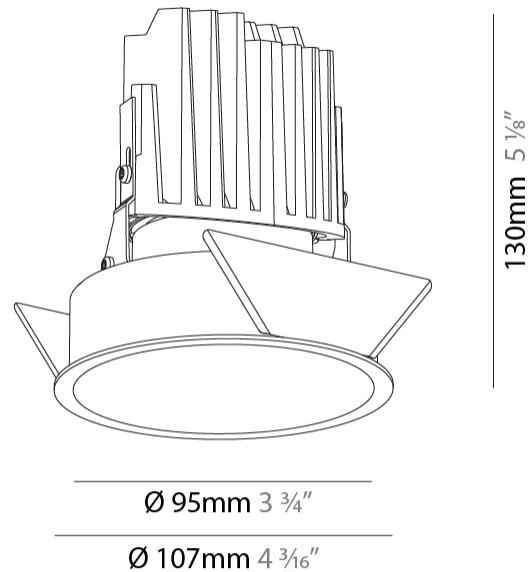

GENERAL

Series: Bioniq
Subseries: Bioniq Round Deep
Brand: Prolicht
Division: Architectural
Mounting Type: Recessed
Mounting Location: Ceiling
Subcategory: Downlight

PHYSICAL

Shape: Round
Diameter (mm): 107
Diameter (in): 4 3/16
Height (mm): 130
Height (in): 5 1/8
Ceiling Thickness (mm): 10 / 12.5 / 15
Ceiling Thickness (in): 3/8 or 1/2 or 9/16
Min. Recessing Depth (mm): 150
Min. Recessing Depth (in): 5 7/8
Light Distribution: Downlight
Weight (kg): 0.506
Weight (lbs): 1.12
Fixture Finish: SSR / BKV / CWI / CRY / HAB / UFT / ITA / RUA / FTG / MYG / LOD / PUS / FRO / FUP / KIA / POP / BLS / SPG / MEY / GOH / GUM / CHC / COM / ABZ / JAG / OBR / MOS / ROR
Fixture Material: Aluminum Die Cast
Cut-out Measurements: 98mm / 3 7/8"

ELECTRICAL

Lamp Type: LED (Zhaga Standard)
Total Output Wattage (W): 15
Dimming: Dali Dimming
Driver Included: No
Driver Location: Recessed Housing
Driver Type: Constant Current - 120Vac
Housing: See components
Input Voltage (V): 120
Constant Current (MA): 350

LED

Number of LEDs: 1
Color Temperature (°K): Warm Dim
Max. Delivered Lumen (lm): 760
Nominal Lumen (lm): 1140
CRI: >90 CRI

OPTICAL

Reflector: 20 / 40 / 60

RATINGS AND CERTIFICATIONS

Certified By: Certified for North American Standards
IP rating: IP20