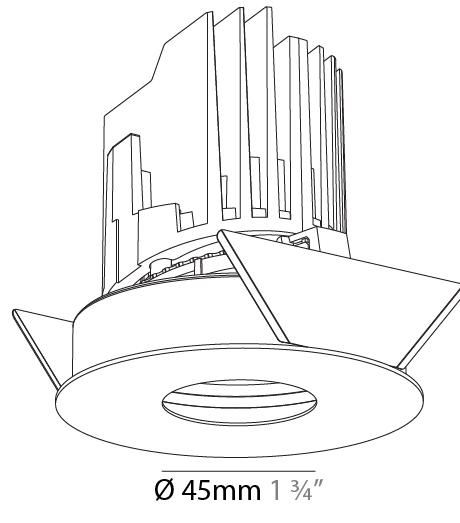

GENERAL

Series: Bioniq
Subseries: Bioniq Round Pinhole
Brand: Prolicht
Division: Architectural
Mounting Type: Recessed
Mounting Location: Ceiling
Subcategory: Downlight

PHYSICAL

Shape: Round
Diameter (mm): 107
Diameter (in): 4 3/16
Height (mm): 112
Height (in): 4 7/16
Ceiling Thickness (mm): 10 / 12.5 / 15
Ceiling Thickness (in): 3/8 or 1/2 or 9/16
Min. Recessing Depth (mm): 130
Min. Recessing Depth (in): 5 1/8
Light Distribution: Adjustable / Downlight
Weight (kg): 0.456
Weight (lbs): 1
Fixture Finish: SSR / BKV / CWI / CRY / HAB / UFT / ITA / RUA / FTG / MYG / LOD / PUS / FRO / FUP / KIA / POP / BLS / SPG / MEY / GOH / GUM / CHC / COM / ABZ / JAG / OBR / MOS / ROR
Fixture Material: Aluminum Die Cast
Cut-out Measurements: 98mm / 3 7/8"

ELECTRICAL

Lamp Type: LED (Zhaga Standard)
Total Output Wattage (W): 15
Dimming: Dali Dimming
Driver Included: No
Driver Location: Recessed Housing
Driver Type: Constant Current - 120Vac
Housing: See components
Input Voltage (V): 120
Constant Current (MA): 350

LED

Number of LEDs: 1
Color Temperature (°K): Warm Dim
Max. Delivered Lumen (lm): 760
Nominal Lumen (lm): 1140
CRI: >90 CRI
Lamp Life (hrs): 50000

OPTICAL

Reflector: 20 / 40 / 60
Adjustability: Rotational 355°, Tilt 30°

RATINGS AND CERTIFICATIONS

Certified By: Certified for North American Standards
IP rating: IP20

PROJECT
TYPE
SPECIFIER
QUANTITY
DATE

112mm 4 7/16"