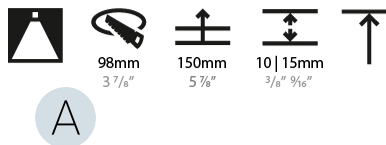

GENERAL

Series: Bioniq
 Subseries: Bioniq Round Deep
 Brand: Prolicht
 Division: Architectural
 Mounting Type: Recessed
 Mounting Location: Ceiling
 Subcategory: Downlight

PHYSICAL

Shape: Round
 Diameter (mm): 107
 Diameter (in): 4 3/16
 Height (mm): 130
 Height (in): 5 1/8
 Ceiling Thickness (mm): 10 / 12.5 / 15
 Ceiling Thickness (in): 3/8 or 1/2 or 9/16
 Min. Recessing Depth (mm): 150
 Min. Recessing Depth (in): 5 7/8
 Light Distribution: Downlight
 Weight (kg): 0.506
 Weight (lbs): 1.12
 Fixture Finish: SSR / BKV / CWI / CRY / HAB / UFT / ITA / RUA / FTG / MYG / LOD / PUS / FRO / FUP / KIA / POP / BLS / SPG / MEY / GOH / GUM / CHC / COM / ABZ / JAG / OBR / MOS / ROR
 Fixture Material: Aluminum Die Cast
 Cut-out Measurements: 98mm / 3 7/8"

LED

Number of LEDs: 1
 Color Temperature (°K): Warm Dim
 Max. Delivered Lumen (lm): 760
 Nominal Lumen (lm): 1140
 CRI: >90 CRI

OPTICAL

Reflector: 20 / 40 / 60

RATINGS AND CERTIFICATIONS

Certified By: Certified for North American Standards
 IP rating: IP20

GENERAL

Series: Bioniq
 Subseries: Bioniq Round Pinhole
 Brand: Prolicht
 Division: Architectural
 Mounting Type: Recessed
 Mounting Location: Ceiling
 Subcategory: Downlight

PHYSICAL

Shape: Round
 Diameter (mm): 107
 Diameter (in): 4 3/16
 Height (mm): 112
 Height (in): 4 7/16
 Ceiling Thickness (mm): 10 / 12.5 / 15
 Ceiling Thickness (in): 3/8 or 1/2 or 9/16
 Min. Recessing Depth (mm): 130
 Min. Recessing Depth (in): 5 1/8
 Light Distribution: Adjustable / Downlight
 Weight (kg): 0.456
 Weight (lbs): 1
 Fixture Finish: SSR / BKV / CWI / CRY / HAB / UFT / ITA / RUA / FTG / MYG / LOD / PUS / FRO / FUP / KIA / POP / BLS / SPG / MEY / GOH / GUM / CHC / COM / ABZ / JAG / OBR / MOS / ROR
 Fixture Material: Aluminum Die Cast
 Cut-out Measurements: 98mm / 3 7/8"