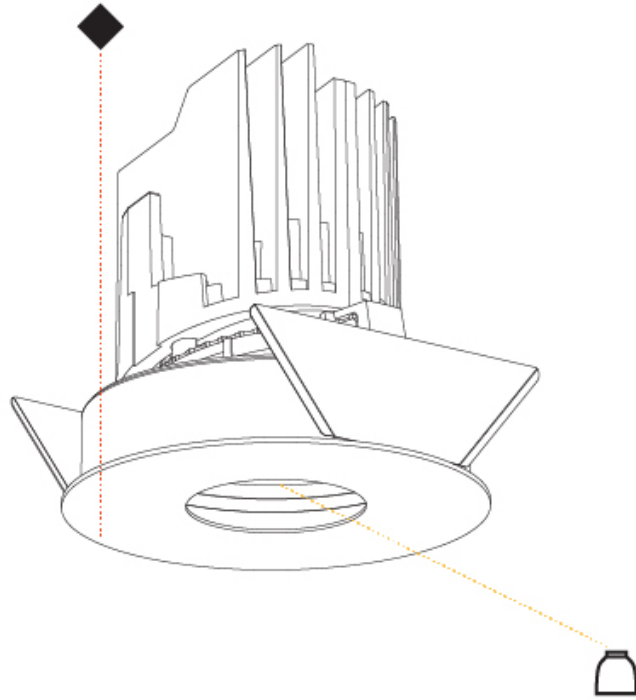

BIONIQ ROUND PINHOLE RECESSED

A35545-

PROJECT

TYPE

SPECIFIER

QUANTITY

DATE

A