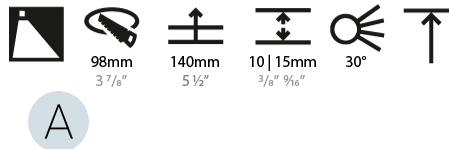

A35549-

base number   Reflector
Options

1. To build a product code in our configurator select the specify button on the base model # product page
2. To build a manual product code on this datasheet choose from the options listed below in blue font and add the suffix to the base model #

GENERAL

Series: Bioniq
Subseries: Bioniq Round Wallwash
Brand: Prolicht
Division: Architectural
Mounting Type: Recessed
Mounting Location: Ceiling
Subcategory: Downlight

PHYSICAL

Shape: Round
Diameter (mm): 107
Diameter (in): 4 3/16
Height (mm): 118
Height (in): 4 5/8
Ceiling Thickness (mm): 10 / 12.5 / 15
Ceiling Thickness (in): 3/8 or 1/2 or 9/16
Min. Recessing Depth (mm): 140
Min. Recessing Depth (in): 5 1/2
Light Distribution: Adjustable / Asymmetric
Weight (kg): 0.456
Weight (lbs): 1
Fixture Finish: Chrome
Fixture Material: Aluminum Die Cast
Cut-out Measurements: 98mm / 3 7/8"

ELECTRICAL

Lamp Type: LED (Zhaga Standard)
Total Output Wattage (W): 15
Dimming: Dali Dimming
Driver Included: No
Driver Location: Recessed Housing
Driver Type: Constant Current - 120Vac
Housing: See components
Input Voltage (V): 120
Constant Current (MA): 350

LED

Number of LEDs: 1
Color Temperature (°K): Warm Dim
Max. Delivered Lumen (lm): 910
Nominal Lumen (lm): 1140
CRI: >90 CRI
Lamp Life (hrs): 50000

OPTICAL

Reflector: 20 / 40 / 60

RATINGS AND CERTIFICATIONS

Certified By: Certified for North American Standards
IP rating: IP20